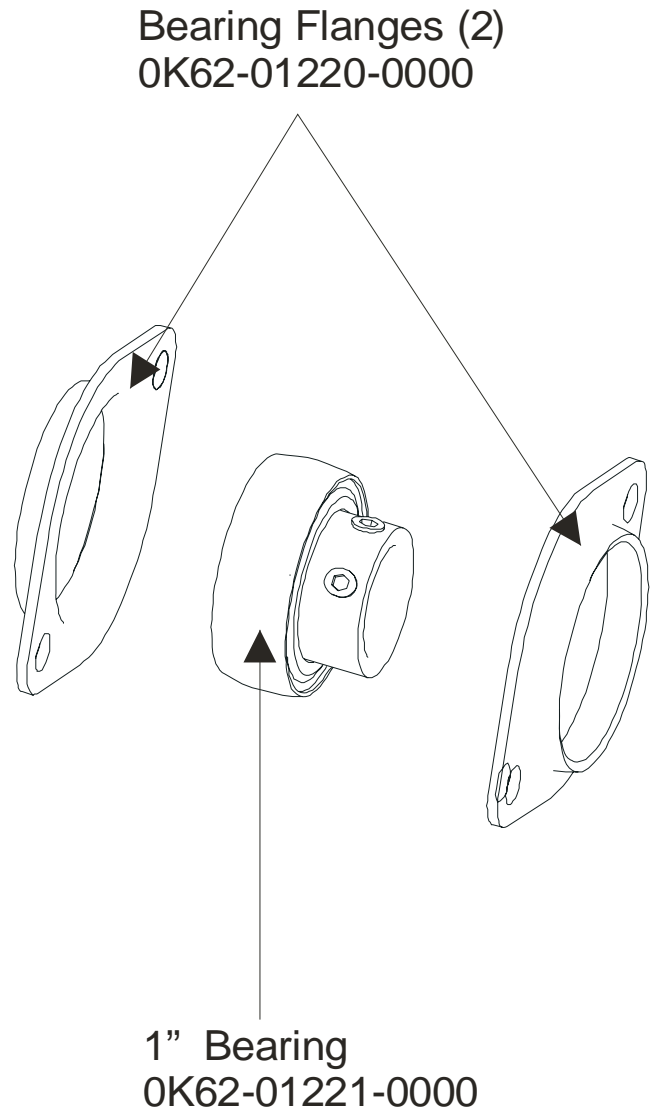

ARCTIC SILVER QUIET DRIVE 95XE
Pedal Lever Assembly Components

95XE-0XXX-05
S/N XHM074504931

ARCTIC SILVER QUIET DRIVE 95XE
PCB, Battery, Reed Switch & Bracket

95XE-0XXX-05
S/N XHM074504931

Service Kit-
MGK62-00002-0044
Includes:

- 1 - crankshaft
- 2 - bearings
- 2 - sets of bearing flanges
- 4 - weldnuts and flat washers
- 4 - bolts

Service Kit- GK62-00002-0045
Includes:

- 1 - intermediate shaft
- 2 - bearings
- 2 - sets of bearing flanges
- 4 - weldnuts and flat washers
- 4 - bolts